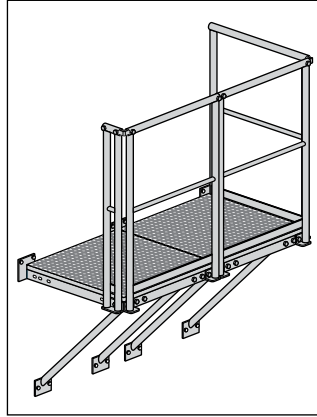

Podeste Platforms

Material:
Stahl / Steel 1.0037/ASTM A36

Oberfläche: feuerverzinkt
Surface: hot dip galvanized

2

ST

Artikel-Nr. Item no.	Typ Type	B	T			 4007126 ...
9646301	G 45°	1000 mm	1000 mm	Stück - piece	84,0	963604
9646311	G 45°	1000 mm	800 mm	Stück - piece	74,0	963611
9646321	G 45°	800 mm	1000 mm	Stück - piece	59,0	963628
9646331	G 45°	800 mm	800 mm	Stück - piece	51,0	963635
9646341	G 45°	600 mm	1000 mm	Stück - piece	59,0	963642
9646351	G 45°	600 mm	800 mm	Stück - piece	44,0	963659
9646601	E 45°	1000 mm	1000 mm	Stück - piece	67,0	966605
9646611	E 45°	1000 mm	800 mm	Stück - piece	58,0	966612
9646621	E 45°	800 mm	1000 mm	Stück - piece	58,0	966629
9646631	E 45°	800 mm	800 mm	Stück - piece	50,0	966636
9646641	E 45°	600 mm	1000 mm	Stück - piece	49,0	966643
9646651	E 45°	600 mm	800 mm	Stück - piece	44,0	966650
9646361	G 30°	1000 mm	1000 mm	Stück - piece	84,0	963666
9646371	G 30°	1000 mm	800 mm	Stück - piece	74,0	963673
9646381	G 30°	800 mm	1000 mm	Stück - piece	59,0	963680
9646391	G 30°	800 mm	800 mm	Stück - piece	51,0	963697
9646661	E 30°	1000 mm	1000 mm	Stück - piece	67,0	966667
9646671	E 30°	1000 mm	800 mm	Stück - piece	58,0	966674
9646681	E 30°	800 mm	1000 mm	Stück - piece	58,0	966681
9646691	E 30°	800 mm	800 mm	Stück - piece	50,0	966698
9646701	E 30°	600 mm	1000 mm	Stück - piece	49,0	967602
9646711	E 30°	600 mm	800 mm	Stück - piece	44,0	967619