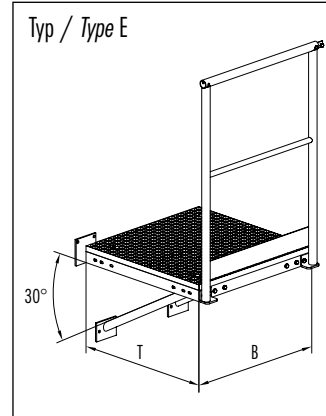

Podeste Platforms

Material:
Edelstahl / *Stainless steel* 1.4301 / ASTM 304

Oberfläche: gebeizt und passiviert
Surface: pickled and passivated

V2A

Artikel-Nr. Item no.	Typ Type	B	T			 4007126 ...
9646201	G | 45°	1000 mm	1000 mm	Stück - piece	84,0	962607
9646211	G | 45°	1000 mm	800 mm	Stück - piece	74,0	962614
9646221	G | 45°	800 mm	1000 mm	Stück - piece	59,0	962621
9646231	G | 45°	800 mm	800 mm	Stück - piece	50,0	962638
9646241	G | 45°	600 mm	1000 mm	Stück - piece	49,0	962645
9646251	G | 45°	600 mm	800 mm	Stück - piece	44,0	962652
9646501	E | 45°	1000 mm	1000 mm	Stück - piece	67,0	965608
9646511	E | 45°	1000 mm	800 mm	Stück - piece	67,0	965615
9646521	E | 45°	800 mm	1000 mm	Stück - piece	76,0	965622
9646531	E | 45°	800 mm	800 mm	Stück - piece	50,0	965639
9646541	E | 45°	600 mm	1000 mm	Stück - piece	49,0	965646
9646551	E | 45°	600 mm	800 mm	Stück - piece	44,0	965653