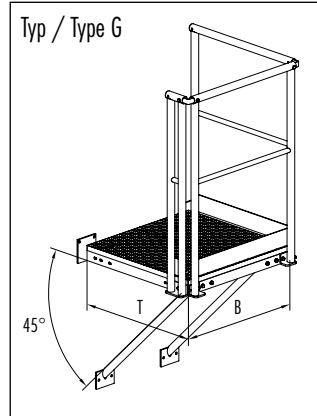

Podeste Platforms

Material:
Edelstahl / *Stainless steel* 1.4301 / ASTM 304

Oberfläche: gebeizt und passiviert
Surface: pickled and passivated

V2A

Artikel-Nr. Item no.	Typ Type	B	T			 4007126 ...
9646201	G | 45°	1000 mm	1000 mm	Stück - piece	84,0	962607
9646211	G | 45°	1000 mm	800 mm	Stück - piece	74,0	962614
9646221	G | 45°	800 mm	1000 mm	Stück - piece	59,0	962621
9646231	G | 45°	800 mm	800 mm	Stück - piece	50,0	962638
9646241	G | 45°	600 mm	1000 mm	Stück - piece	49,0	962645
9646251	G | 45°	600 mm	800 mm	Stück - piece	44,0	962652
9646501	E | 45°	1000 mm	1000 mm	Stück - piece	67,0	965608
9646511	E | 45°	1000 mm	800 mm	Stück - piece	67,0	965615
9646521	E | 45°	800 mm	1000 mm	Stück - piece	76,0	965622
9646531	E | 45°	800 mm	800 mm	Stück - piece	50,0	965639
9646541	E | 45°	600 mm	1000 mm	Stück - piece	49,0	965646
9646551	E | 45°	600 mm	800 mm	Stück - piece	44,0	965653