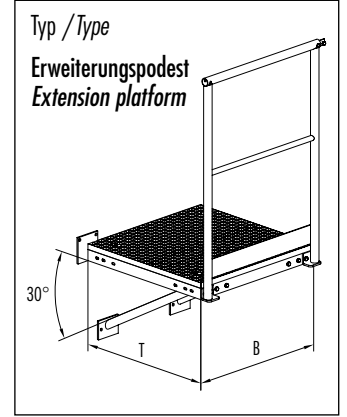

Podeste Platforms

Material:
Stahl / Steel 1.0037/ASTM A36

Oberfläche: feuerverzinkt
Surface: hot dip galvanized

2

ST

Artikel-Nr. Item no.	Typ Type	B	T			 4007126 ...
9646301	G 45°	1000 mm	1000 mm	Stück - piece	84,0	963604
9646311	G 45°	1000 mm	800 mm	Stück - piece	74,0	963611
9646321	G 45°	800 mm	1000 mm	Stück - piece	59,0	963628
9646331	G 45°	800 mm	800 mm	Stück - piece	51,0	963635
9646341	G 45°	600 mm	1000 mm	Stück - piece	59,0	963642
9646351	G 45°	600 mm	800 mm	Stück - piece	44,0	963659
9646601	E 45°	1000 mm	1000 mm	Stück - piece	67,0	966605
9646611	E 45°	1000 mm	800 mm	Stück - piece	58,0	966612
9646621	E 45°	800 mm	1000 mm	Stück - piece	58,0	966629
9646631	E 45°	800 mm	800 mm	Stück - piece	50,0	966636
9646641	E 45°	600 mm	1000 mm	Stück - piece	49,0	966643
9646651	E 45°	600 mm	800 mm	Stück - piece	44,0	966650
9646361	G 30°	1000 mm	1000 mm	Stück - piece	84,0	963666
9646371	G 30°	1000 mm	800 mm	Stück - piece	74,0	963673
9646381	G 30°	800 mm	1000 mm	Stück - piece	59,0	963680
9646391	G 30°	800 mm	800 mm	Stück - piece	51,0	963697
9646661	E 30°	1000 mm	1000 mm	Stück - piece	67,0	966667
9646671	E 30°	1000 mm	800 mm	Stück - piece	58,0	966674
9646681	E 30°	800 mm	1000 mm	Stück - piece	58,0	966681
9646691	E 30°	800 mm	800 mm	Stück - piece	50,0	966698
9646701	E 30°	600 mm	1000 mm	Stück - piece	49,0	967602
9646711	E 30°	600 mm	800 mm	Stück - piece	44,0	967619