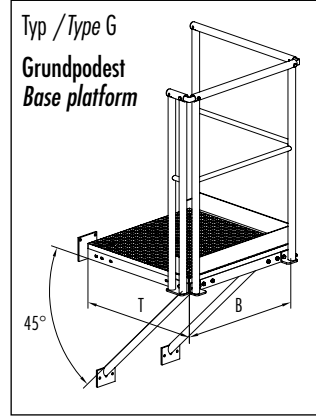

Podeste Platforms

Material:
Stahl / Steel 1.0037/ASTM A36

Oberfläche: feuerverzinkt
Surface: hot dip galvanized

2

ST

Artikel-Nr. Item no.	Typ Type	B	T			 4007126 ...
9646301	G 45°	1000 mm	1000 mm	Stück - piece	84,0	963604
9646311	G 45°	1000 mm	800 mm	Stück - piece	74,0	963611
9646321	G 45°	800 mm	1000 mm	Stück - piece	59,0	963628
9646331	G 45°	800 mm	800 mm	Stück - piece	51,0	963635
9646341	G 45°	600 mm	1000 mm	Stück - piece	59,0	963642
9646351	G 45°	600 mm	800 mm	Stück - piece	44,0	963659
9646601	E 45°	1000 mm	1000 mm	Stück - piece	67,0	966605
9646611	E 45°	1000 mm	800 mm	Stück - piece	58,0	966612
9646621	E 45°	800 mm	1000 mm	Stück - piece	58,0	966629
9646631	E 45°	800 mm	800 mm	Stück - piece	50,0	966636
9646641	E 45°	600 mm	1000 mm	Stück - piece	49,0	966643
9646651	E 45°	600 mm	800 mm	Stück - piece	44,0	966650
9646361	G 30°	1000 mm	1000 mm	Stück - piece	84,0	963666
9646371	G 30°	1000 mm	800 mm	Stück - piece	74,0	963673
9646381	G 30°	800 mm	1000 mm	Stück - piece	59,0	963680
9646391	G 30°	800 mm	800 mm	Stück - piece	51,0	963697
9646661	E 30°	1000 mm	1000 mm	Stück - piece	67,0	966667
9646671	E 30°	1000 mm	800 mm	Stück - piece	58,0	966674
9646681	E 30°	800 mm	1000 mm	Stück - piece	58,0	966681
9646691	E 30°	800 mm	800 mm	Stück - piece	50,0	966698
9646701	E 30°	600 mm	1000 mm	Stück - piece	49,0	967602
9646711	E 30°	600 mm	800 mm	Stück - piece	44,0	967619