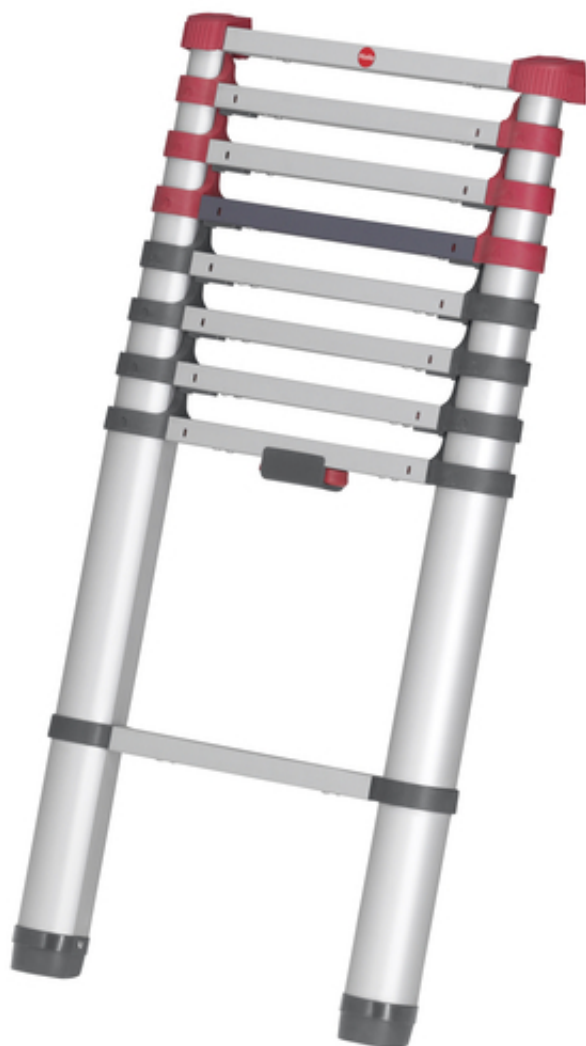

HAILO T80 FLEXLINE

Aluminium Safety Telescopic Ladder.

THE KEY FEATURES

- ladder height can be adjusted to requirements by removing individual rungs
- unique one-hand unlocking system allows the ladder to be retracted simply and safely
- safe distance between the rungs removes the risk of trapping

OTHER PRODUCT ADVANTAGES

- locking status easy to identify thanks to colour locking indicator on every rung
- rubberised wall impact protector
- large plastic feet and crosspiece (from 11 rungs)
- transport strap
- complies with: EN 131-6
- max. load capacity 150kg

PROPERTIES

- rungs: 9
- weight: 8.1 kg

SPECIFICATIONS

Telescopic function		✓
Can be used as lean-to ladder		✓
Number of steps		9
Retracted length		94 cm
Extended length		264 cm
Height of lean-to ladder		255 cm
Width/depth required for setting up lean-to ladder		A = 46 cm, B = 74 cm
Max. working height		340 cm
Dimensions of packaging (HxWxD)		A = 94 cm, B = 46 cm, C = 8 cm
Weight		8,1 kg